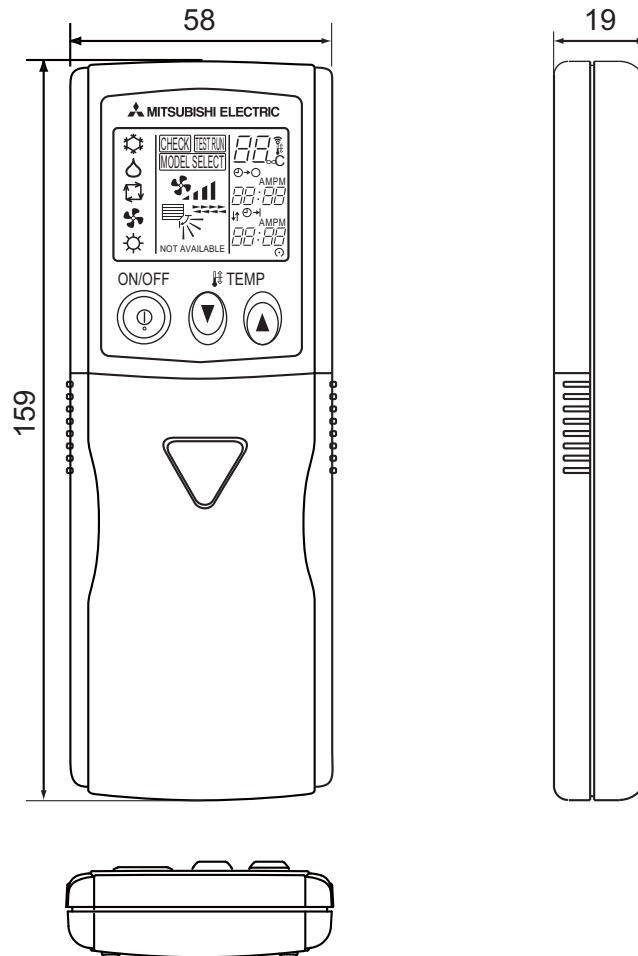

## Specifications

Accessory	"AAA" LR03 alkaline batteries: 2pcs
	4.1×16 wood screw:2

## Dimensions

Unit : mm

OPTIONAL PARTS