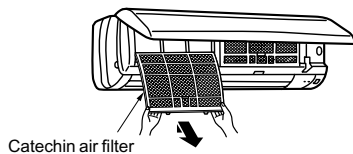

- 1 Remove the catechin air filter.

- 3 Install a new air cleaning filter.

- 2 Remove the air cleaning filter (White bellows type).

- 4 Install the catechin air filter and securely

Air cleaning filter

- If the air cleaning filter is clogged, it may lower the unit's capacity or cause condensation at the air outlet.
- The air cleaning filter is disposable. The standard usable term is about 4 months. However, if the colour of the filter turns to dark brown, replace the filter at once.