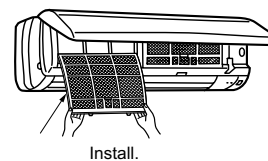

- 1 Remove the catechin air filter.

- 3 Install a new air cleaning filter.

- 2 Remove the air cleaning filter (White bellows type).

- 4 Install the catechin air filter and securely

Air cleaning filter

- If the air cleaning filter is clogged, it may lower the unit's capacity or cause condensation at the air outlet.
- The air cleaning filter is disposable. The standard usable term is about 4 months. However, if the colour of the filter turns to dark brown, replace the filter at once.