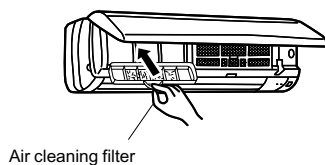

- 1 Remove the catechin air filter.

- 3 Install a new air cleaning filter.

- 2 Remove the air cleaning filter (White bellows type).

- 4 Install the catechin air filter and securely

Air cleaning filter

- If the air cleaning filter is clogged, it may lower the unit's capacity or cause condensation at the air outlet.
- The air cleaning filter is disposable. The standard usable term is about 4 months. However, if the colour of the filter turns to dark brown, replace the filter at once.