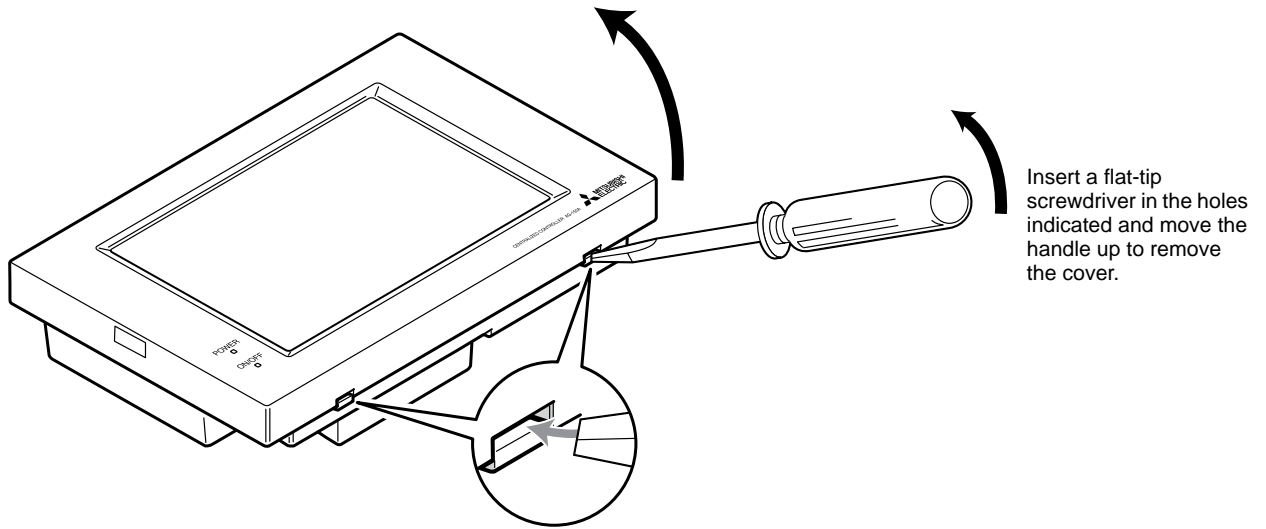

3 Installation

1. Remove the white surface cover from the centralized controller.

2. Fit the black surface cover on the centralized controller.