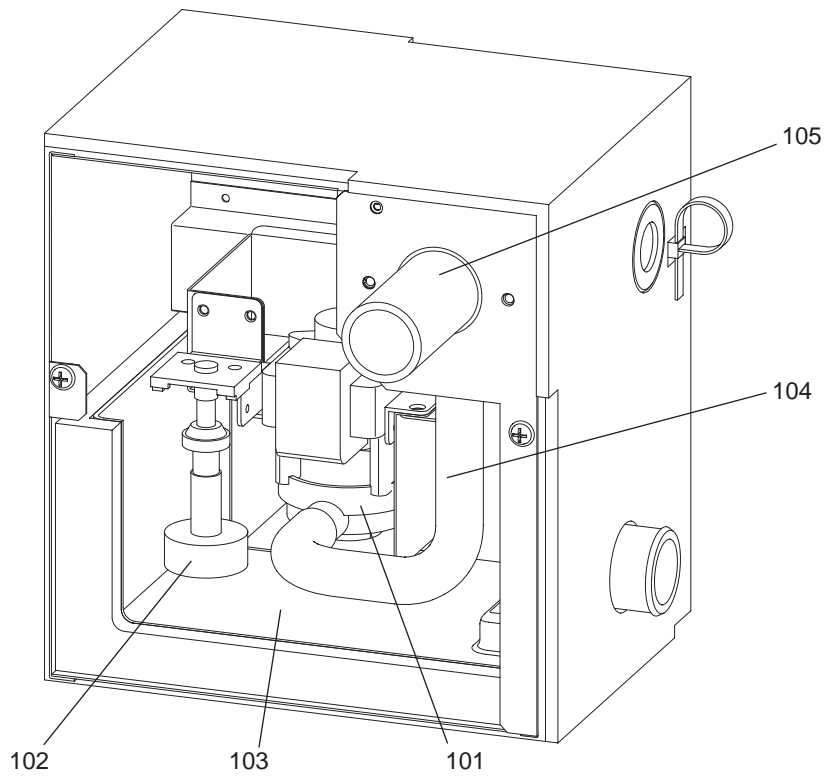

SERVICE PARTS LIST FOR MITSUBISHI ELECTRIC PACKAGED AIR-CONDITIONERS

Series : PAC-KE07DM-E

REVISED

Dec. 2019

BWE0725A

INDEX
PAC-KE07DM-E

Part information update day : **2019/12/17**

Please change the old catalog (issued Jan. 2008, No.BWE07250) to this new catalog.
Content of revision : Some of parts are changed.

No.	Part No.	Part Name	Spec.	PAC-KE07DM-E						Dwg. No.	Notes for the models	Revision info.
101	R61 001 168	Pump	PLD	1						P722113X01		
102	R61 001 541	Float switch		1						BH68C952H02		
103	R61 018 529	Drain pan assy		1						KB00G857G02		Chg.
104	R63 001 527	Pump hose		1						W915395G01		
105	R63 7G7 218	Socket		1						W664157H01		
106	R61 002 527	Tube drain		1						P839027X01		
107	R61 002 524	Band		2						P694049X01		
108	R61 058 525	Drain hose		1						P645099X01		Chg.
109	R63 Y01 015	Ferrite clamp		1						P419042X01		