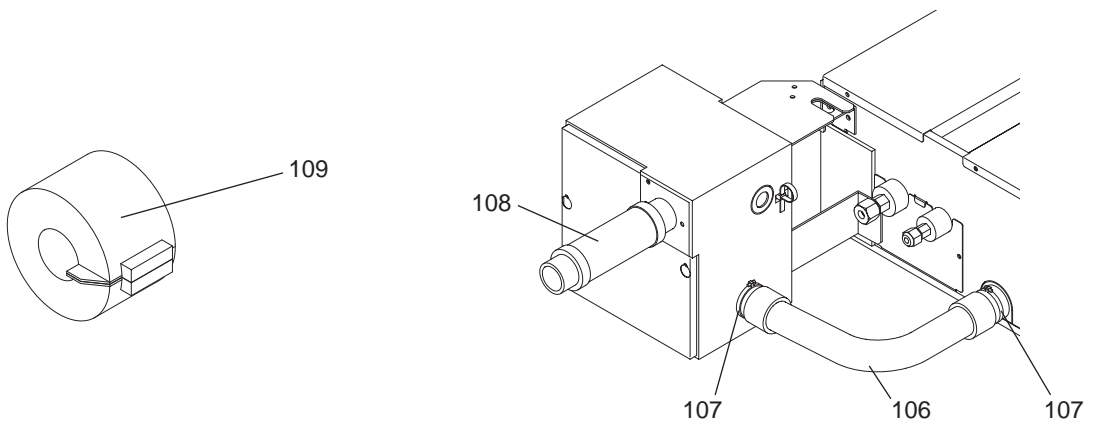

SERVICE PARTS LIST FOR MITSUBISHI ELECTRIC PACKAGED AIR-CONDITIONERS

Series : PAC-KE07DM-E

REVISED

Dec. 2019

BWE0725A

INDEX
PAC-KE07DM-E

Part information update day : **2019/12/17**

Please change the old catalog (issued Jan. 2008, No.BWE07250) to this new catalog.
Content of revision : Some of parts are changed.

No.	Part No.	Part Name	Spec.	PAC-KE07DM-E						Dwg. No.	Notes for the models	Revision info.
101	R61 001 168	Pump	PLD	1						P722113X01		
102	R61 001 541	Float switch		1						BH68C952H02		
103	R61 018 529	Drain pan assy		1						KB00G857G02		Chg.
104	R63 001 527	Pump hose		1						W915395G01		
105	R63 7G7 218	Socket		1						W664157H01		
106	R61 002 527	Tube drain		1						P839027X01		
107	R61 002 524	Band		2						P694049X01		
108	R61 058 525	Drain hose		1						P645099X01		Chg.
109	R63 Y01 015	Ferrite clamp		1						P419042X01		