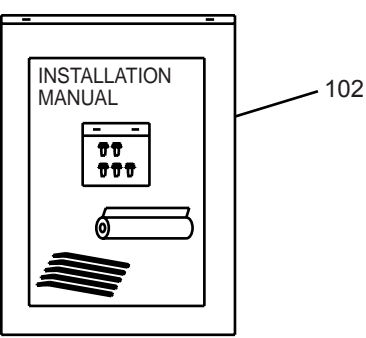

SERVICE PARTS LIST FOR MITSUBISHI ELECTRIC PACKAGED AIR-CONDITIONERS

Series : PAC-BH•EHT-E

Jan. 2014
BWE013260

INDEX
PAC-BH01EHT-E
PAC-BH02EHT-E
PAC-BH03EHT-E
PAC-BH04EHT-E
PAC-BH05EHT-E
PAC-BH06EHT-E

No.	Part No.	G : RoHS Apply Only W : RoHS Apply by Running Change		Spec.	PAC-BH01EHT-E					Dwg. No.	Notes for the models	Revision info.
			Part Name									
101	R61 013 619	G	Accessory assy S		1					KD00R123G02		
102	R61 007 619	G	Accessory assy	BH01	1					KD00R099G07		
103	R61 004 262	G	Base heater assy S	162W(208V)–216W(240V)	1					KD00R117G01		

No.	Part No.	G : RoHS Apply Only W : RoHS Apply by Running Change	Part Name	Spec.	PAC-BH03EHT-E										Dwg. No.	Notes for the models	Revision info.
302	R63 009 619	G	Accessory assy	BH03	1										KD00R099G06		
303	R61 006 262	G	Base heater assy XL	162W(208V)-216W(240V)	2										KD00R117G03		