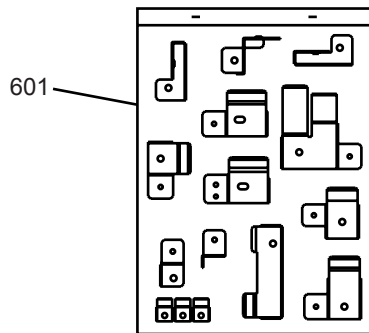

SERVICE PARTS LIST FOR MITSUBISHI ELECTRIC PACKAGED AIR-CONDITIONERS

Series : PAC-BH•EHT-E

Jan. 2014
BWE013260

INDEX
PAC-BH01EHT-E
PAC-BH02EHT-E
PAC-BH03EHT-E
PAC-BH04EHT-E
PAC-BH05EHT-E
PAC-BH06EHT-E

No.	Part No.	G : RoHS Apply Only W : RoHS Apply by Running Change		Spec.	PAC-BH01EHT-E					Dwg. No.	Notes for the models	Revision info.
			Part Name									
101	R61 013 619	G	Accessory assy S		1					KD00R123G02		
102	R61 007 619	G	Accessory assy	BH01	1					KD00R099G07		
103	R61 004 262	G	Base heater assy S	162W(208V)–216W(240V)	1					KD00R117G01		

No.	Part No.	G : RoHS Apply Only W : RoHS Apply by Running Change	Part Name	Spec.	PAC-BH03EHT-E										Dwg. No.	Notes for the models	Revision info.
302	R63 009 619	G	Accessory assy	BH03	1										KD00R099G06		
303	R61 006 262	G	Base heater assy XL	162W(208V)-216W(240V)	2										KD00R117G03		

No.	Part No.	G : RoHS Apply Only W : RoHS Apply by Running Change		Spec.	PAC-BH04EHT-E							Dwg. No.	Notes for the models	Revision info.
			Part Name											
401	R63 016 619	G	Accessory assy S		1							KD00T491G01		
402	R63 010 619	G	Accessory assy	BH04	1							KD00R099G16		
403	R61 007 262	G	Base heater assy S	122W(208V)-163W(240V)	1							KD00R117G04		

No.	Part No.	G : RoHS Apply Only W : RoHS Apply by Running Change		Spec.	PAC-BH05EHT-E						Dwg. No.	Notes for the models	Revision info.
			Part Name										
501	R63 017 619	G	Accessory assy L		1						KD00T492G04		
502	R63 011 619	G	Accessory assy	BH05	1						KD00R099G17		
503	R61 008 262	G	Base heater assy L-1	80W(208V)–107W(240V)	1						KD00R117G05		
504	R61 009 262	G	Base heater assy L-2	82W(208V)–109W(240V)	1						KD00R117G06		