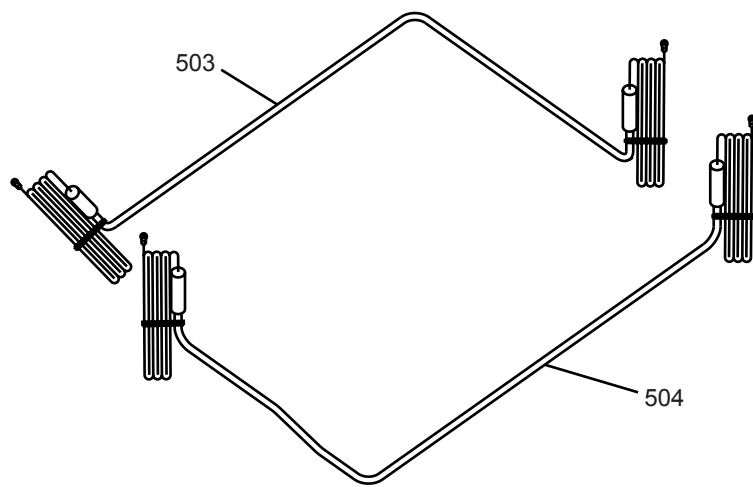

SERVICE PARTS LIST FOR MITSUBISHI ELECTRIC PACKAGED AIR-CONDITIONERS

Series : PAC-BH•EHT-E

Jan. 2014
BWE013260

INDEX
PAC-BH01EHT-E
PAC-BH02EHT-E
PAC-BH03EHT-E
PAC-BH04EHT-E
PAC-BH05EHT-E
PAC-BH06EHT-E

No.	Part No.	G : RoHS Apply Only W : RoHS Apply by Running Change		Spec.	PAC-BH01EHT-E					Dwg. No.	Notes for the models	Revision info.
			Part Name									
101	R61 013 619	G	Accessory assy S		1					KD00R123G02		
102	R61 007 619	G	Accessory assy	BH01	1					KD00R099G07		
103	R61 004 262	G	Base heater assy S	162W(208V)–216W(240V)	1					KD00R117G01		

No.	Part No.	G : RoHS Apply Only W : RoHS Apply by Running Change	Part Name	Spec.	PAC-BH03EHT-E										Dwg. No.	Notes for the models	Revision info.
302	R63 009 619	G	Accessory assy	BH03	1										KD00R099G06		
303	R61 006 262	G	Base heater assy XL	162W(208V)-216W(240V)	2										KD00R117G03		

No.	Part No.	G : RoHS Apply Only W : RoHS Apply by Running Change		Spec.	PAC-BH04EHT-E							Dwg. No.	Notes for the models	Revision info.
			Part Name											
401	R63 016 619	G	Accessory assy S		1							KD00T491G01		
402	R63 010 619	G	Accessory assy	BH04	1							KD00R099G16		
403	R61 007 262	G	Base heater assy S	122W(208V)-163W(240V)	1							KD00R117G04		

No.	Part No.	G : RoHS Apply Only W : RoHS Apply by Running Change		Spec.	PAC-BH05EHT-E						Dwg. No.	Notes for the models	Revision info.
			Part Name										
501	R63 017 619	G	Accessory assy L		1						KD00T492G04		
502	R63 011 619	G	Accessory assy	BH05	1						KD00R099G17		
503	R61 008 262	G	Base heater assy L-1	80W(208V)–107W(240V)	1						KD00R117G05		
504	R61 009 262	G	Base heater assy L-2	82W(208V)–109W(240V)	1						KD00R117G06		