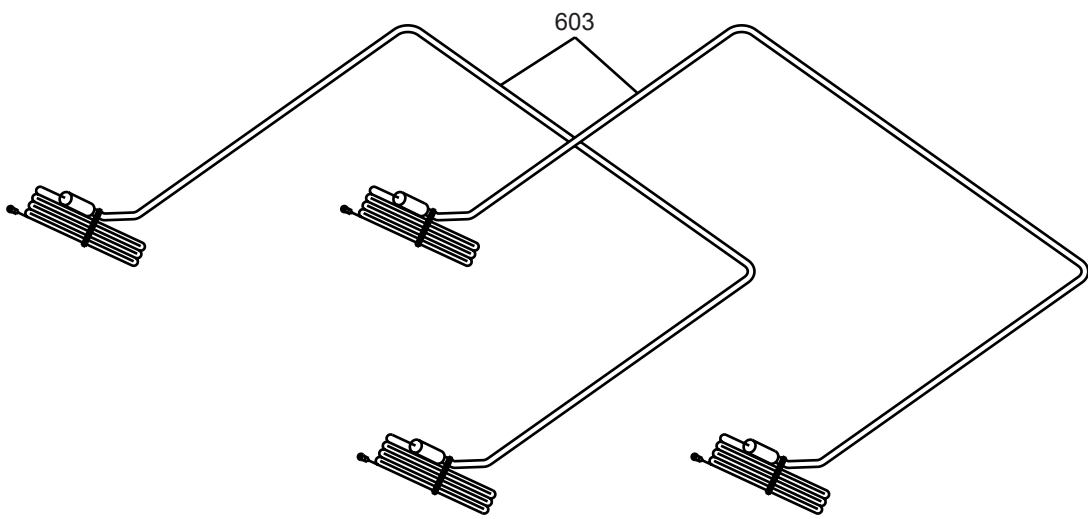

SERVICE PARTS LIST FOR MITSUBISHI ELECTRIC PACKAGED AIR-CONDITIONERS

Series : PAC-BH•EHT-E

Jan. 2014
BWE013260

INDEX
PAC-BH01EHT-E
PAC-BH02EHT-E
PAC-BH03EHT-E
PAC-BH04EHT-E
PAC-BH05EHT-E
PAC-BH06EHT-E

No.	Part No.	G : RoHS Apply Only W : RoHS Apply by Running Change		Spec.	PAC-BH01EHT-E					Dwg. No.	Notes for the models	Revision info.
			Part Name									
101	R61 013 619	G	Accessory assy S		1					KD00R123G02		
102	R61 007 619	G	Accessory assy	BH01	1					KD00R099G07		
103	R61 004 262	G	Base heater assy S	162W(208V)–216W(240V)	1					KD00R117G01		

No.	Part No.	G : RoHS Apply Only W : RoHS Apply by Running Change	Part Name	Spec.	PAC-BH03EHT-E										Dwg. No.	Notes for the models	Revision info.
302	R63 009 619	G	Accessory assy	BH03	1										KD00R099G06		
303	R61 006 262	G	Base heater assy XL	162W(208V)-216W(240V)	2										KD00R117G03		

No.	Part No.	G : RoHS Apply Only W : RoHS Apply by Running Change		Spec.	PAC-BH04EHT-E							Dwg. No.	Notes for the models	Revision info.
			Part Name											
401	R63 016 619	G	Accessory assy S		1							KD00T491G01		
402	R63 010 619	G	Accessory assy	BH04	1							KD00R099G16		
403	R61 007 262	G	Base heater assy S	122W(208V)-163W(240V)	1							KD00R117G04		

No.	Part No.	G : RoHS Apply Only W : RoHS Apply by Running Change		Spec.	PAC-BH05EHT-E						Dwg. No.	Notes for the models	Revision info.
			Part Name										
501	R63 017 619	G	Accessory assy L		1						KD00T492G04		
502	R63 011 619	G	Accessory assy	BH05	1						KD00R099G17		
503	R61 008 262	G	Base heater assy L-1	80W(208V)–107W(240V)	1						KD00R117G05		
504	R61 009 262	G	Base heater assy L-2	82W(208V)–109W(240V)	1						KD00R117G06		