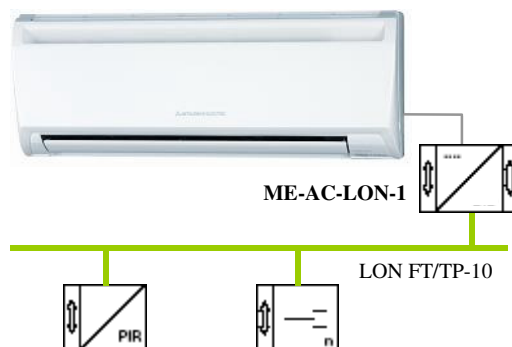

## IntesisBox®

*The natural integration*

ME-AC-LON-1

Your **Mitsubishi Electric** air conditioner now with **LonWorks** connectivity

*Compatible with all models of Domestic and Mr.Slim line of air conditioners.*

### Easy installation and configuration

- ❑ Reduced dimensions 90 x 53 x 58 mm.  
*Mountable on DIN rail, Wall ,or even inside the A.C. indoor unit in some models.*
- ❑ External power not required.
- ❑ Direct connection to LonWorks FT/TP-10 bus.
- ❑ Direct connection to the A.C. indoor unit.
- ❑ Configuration from LonMaker.
- ❑ Multiple Network Variables (SNVTs).
- ❑ Total Control and Supervision.