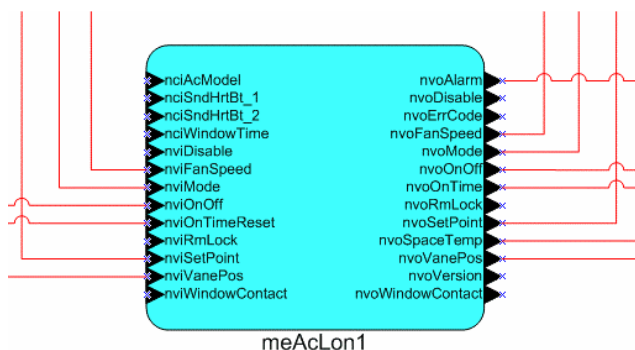

## IntesisBox®

*The natural integration*

ME-AC-LON-1

Your **Mitsubishi Electric** air conditioner now with **LonWorks** connectivity

*Compatible with all models of Domestic and Mr.Slim line of air conditioners.*

*Low Cost. Quick and easy installation. Compatible with the use of the IR remote control.*

### Easy installation and configuration

- ❑ Reduced dimensions 90 x 53 x 58 mm.  
*Mountable on DIN rail, Wall ,or even inside the A.C. indoor unit in some models.*
- ❑ External power not required.
- ❑ Direct connection to LonWorks FT/TP-10 bus.
- ❑ Direct connection to the A.C. indoor unit.
- ❑ Configuration from LonMaker.
- ❑ Multiple Network Variables (SNVTs).
- ❑ Total Control and Supervision.