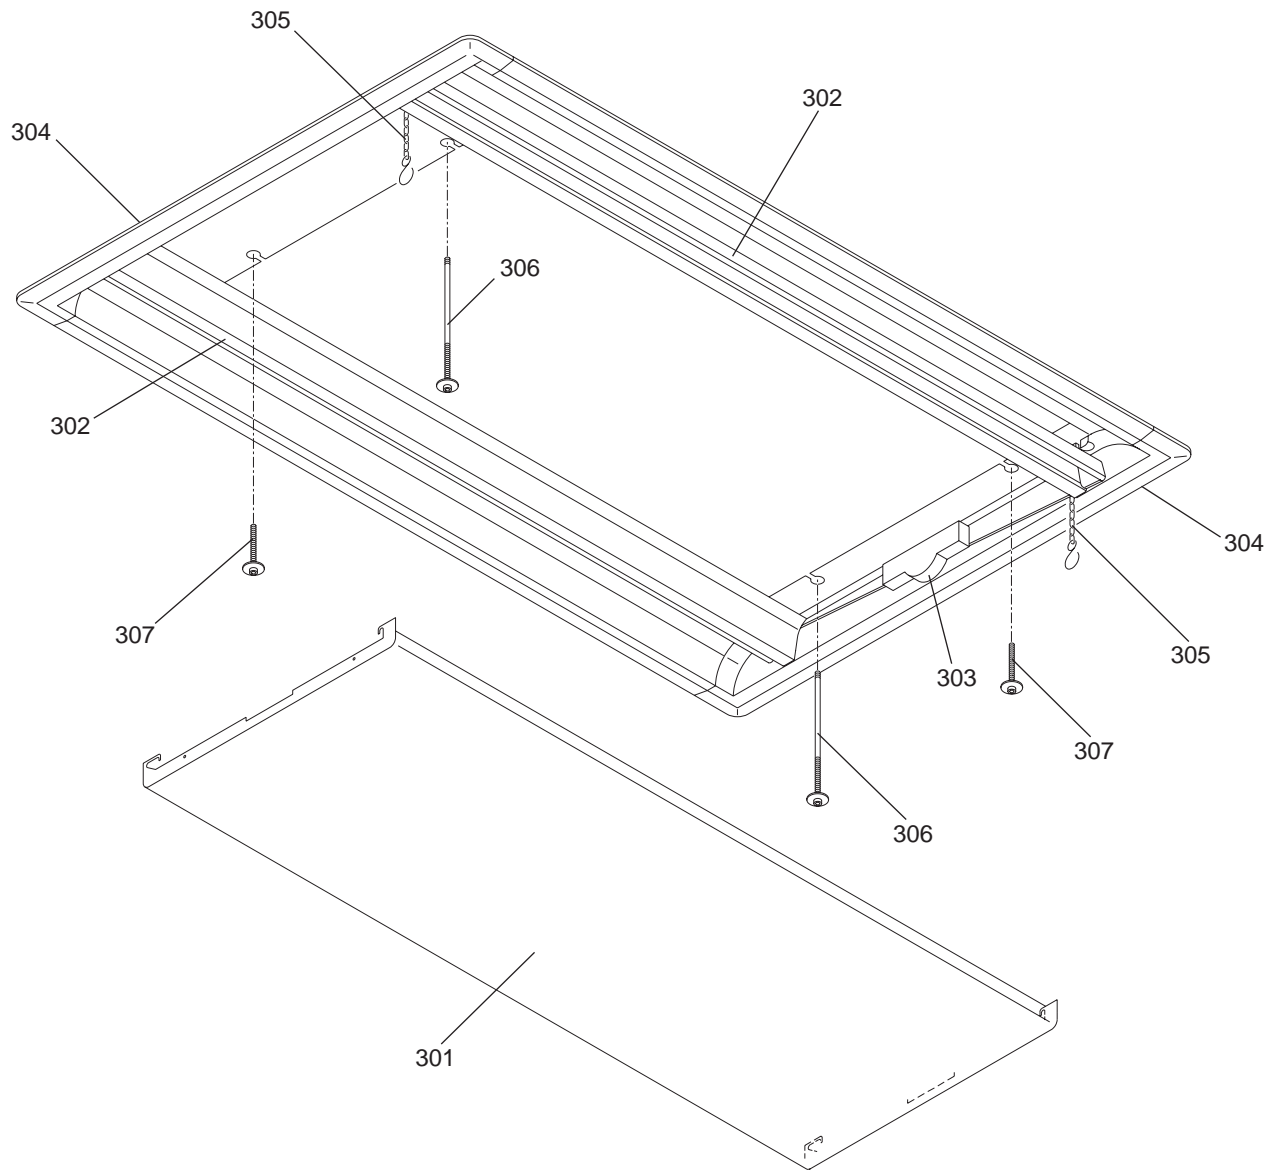

Please change the old catalog (issued Feb. 2009, No.BWE08250) to this new catalog.

Content of revision : Some of parts are changed.

CMP-40VLW-C
CMP-63VLW-C

PANEL PARTS (1)

No.	Part No.	Part Name	Spec.	CMP-40VLW-C	CMP-63VLW-C					Dwg. No.	Notes for the models	Revision info.
101	R61 032 668	Service panel assy	45	1						W645049G36		Chg.
102	R61 033 668	Service panel	71		1					W649752G21		Chg.
103	R63 8G5 500	Filter	45	1						W270911H11		
104	R63 8G6 500	Filter	71		1					W270911H12		
105	R61 001 681	Louver assy	45	2						KS00R528G01		Chg.
106	R61 002 681	Louver assy	71		2					KS00R528G02		Chg.
107	R63 M95 220	Motor	vane MP20EA	2	2					P714816X01		
108	R63 1E0 087	P Truss screw	M5 long	2	2					W861255H02		
109	R63 1A5 087	P Truss screw	M5 short	2	2					W907768G01		

No.	Part No.	Part Name	Spec.	CMP-100VLW-C						Dwg. No.	Notes for the models	Revision info.
202	R63 8G7 500	Filter		2						W273520H05		
203	R61 003 681	Louver assy		2						KS00R528G03		Chg.
204	R63 M95 220	Motor	vane MP20EA	2						P714816X01		
205	R63 1E0 087	P Truss screw	M5 long	2						W861255H02		
206	R63 1A5 087	P Truss screw	M5 short	2						W907768G01		

No.	Part No.	Part Name	Spec.	CMP-125VLW-C					Dwg. No.	Notes for the models	Revision info.
302	R61 004 681	Louver assy		2					KS00R528G04		Chg.
303	R61 381 220	Motor assy		1					W885130G02		Chg.
304	R61 124 651	Panel end		2					W126483H03		
305	R63 Y01 631	Chain		2					W893032H01		
306	R63 1E0 087	P Truss screw	M5 long	2					W861255H02		
307	R63 1A5 087	P Truss screw	M5 short	2					W907768G01		