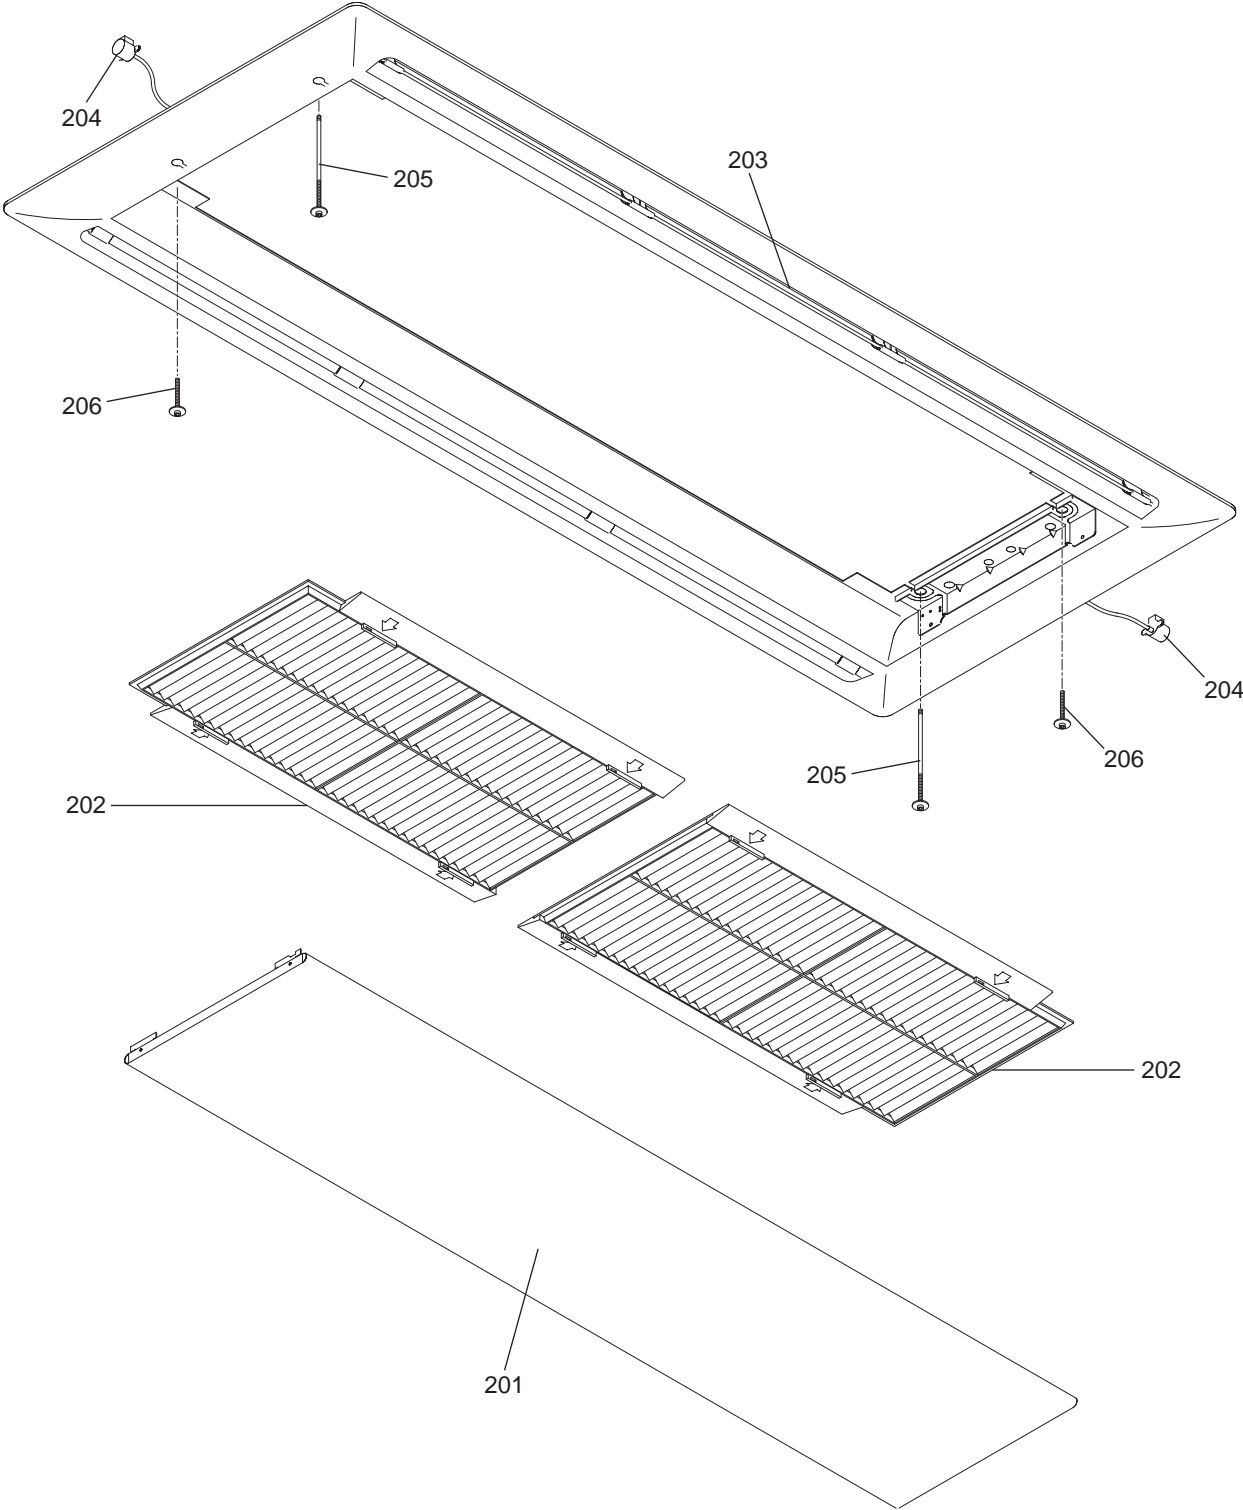

SERVICE PARTS LIST FOR MITSUBISHI ELECTRIC PACKAGED AIR-CONDITIONERS

Series : **CMP-VLW-C**

REVISED

May 2019

BWE0825A

INDEX
CMP-40VLW-C
CMP-63VLW-C
CMP-100VLW-C
CMP-125VLW-C

Part information update day : **2019/05/07**

Please change the old catalog (issued Feb. 2009, No.BWE08250) to this new catalog.

Content of revision : Some of parts are changed.

CMP-40VLW-C
CMP-63VLW-C

PANEL PARTS (1)

No.	Part No.	Part Name	Spec.	CMP-40VLW-C	CMP-63VLW-C					Dwg. No.	Notes for the models	Revision info.
101	R61 032 668	Service panel assy	45	1						W645049G36		Chg.
102	R61 033 668	Service panel	71		1					W649752G21		Chg.
103	R63 8G5 500	Filter	45	1						W270911H11		
104	R63 8G6 500	Filter	71		1					W270911H12		
105	R61 001 681	Louver assy	45	2						KS00R528G01		Chg.
106	R61 002 681	Louver assy	71		2					KS00R528G02		Chg.
107	R63 M95 220	Motor	vane MP20EA	2	2					P714816X01		
108	R63 1E0 087	P Truss screw	M5 long	2	2					W861255H02		
109	R63 1A5 087	P Truss screw	M5 short	2	2					W907768G01		

No.	Part No.	Part Name	Spec.	CMP-100VLW-C						Dwg. No.	Notes for the models	Revision info.
202	R63 8G7 500	Filter		2						W273520H05		
203	R61 003 681	Louver assy		2						KS00R528G03		Chg.
204	R63 M95 220	Motor	vane MP20EA	2						P714816X01		
205	R63 1E0 087	P Truss screw	M5 long	2						W861255H02		
206	R63 1A5 087	P Truss screw	M5 short	2						W907768G01		

No.	Part No.	Part Name	Spec.	CMP-125VLW-C					Dwg. No.	Notes for the models	Revision info.
302	R61 004 681	Louver assy		2					KS00R528G04		Chg.
303	R61 381 220	Motor assy		1					W885130G02		Chg.
304	R61 124 651	Panel end		2					W126483H03		
305	R63 Y01 631	Chain		2					W893032H01		
306	R63 1E0 087	P Truss screw	M5 long	2					W861255H02		
307	R63 1A5 087	P Truss screw	M5 short	2					W907768G01		