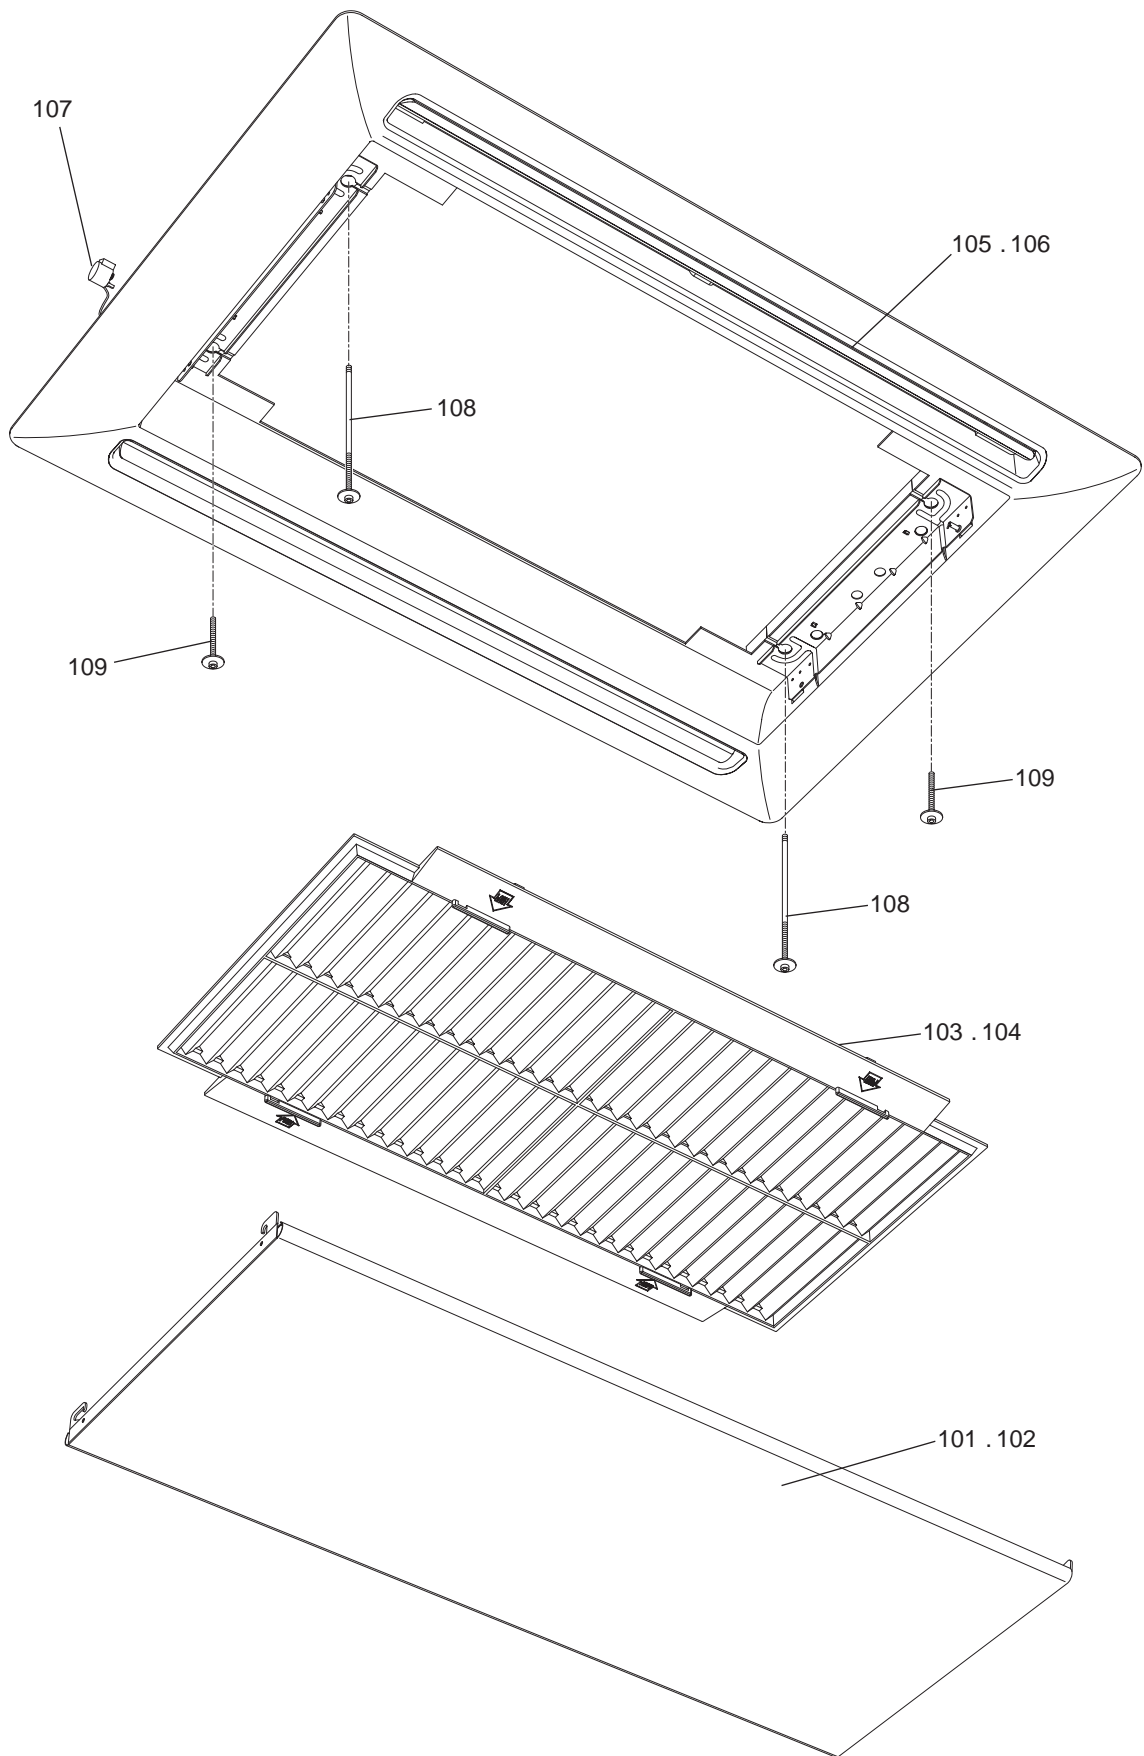

SERVICE PARTS LIST FOR MITSUBISHI ELECTRIC PACKAGED AIR-CONDITIONERS

Series : **CMP-VLW-C**

REVISED

May 2019

BWE0825A

INDEX
CMP-40VLW-C
CMP-63VLW-C
CMP-100VLW-C
CMP-125VLW-C

Part information update day : **2019/05/07**

Please change the old catalog (issued Feb. 2009, No.BWE08250) to this new catalog.

Content of revision : Some of parts are changed.

CMP-40VLW-C
CMP-63VLW-C

PANEL PARTS (1)

No.	Part No.	Part Name	Spec.	CMP-40VLW-C	CMP-63VLW-C					Dwg. No.	Notes for the models	Revision info.
101	R61 032 668	Service panel assy	45	1						W645049G36		Chg.
102	R61 033 668	Service panel	71		1					W649752G21		Chg.
103	R63 8G5 500	Filter	45	1						W270911H11		
104	R63 8G6 500	Filter	71		1					W270911H12		
105	R61 001 681	Louver assy	45	2						KS00R528G01		Chg.
106	R61 002 681	Louver assy	71		2					KS00R528G02		Chg.
107	R63 M95 220	Motor	vane MP20EA	2	2					P714816X01		
108	R63 1E0 087	P Truss screw	M5 long	2	2					W861255H02		
109	R63 1A5 087	P Truss screw	M5 short	2	2					W907768G01		

No.	Part No.	Part Name	Spec.	CMP-100VLW-C						Dwg. No.	Notes for the models	Revision info.
202	R63 8G7 500	Filter		2						W273520H05		
203	R61 003 681	Louver assy		2						KS00R528G03		Chg.
204	R63 M95 220	Motor	vane MP20EA	2						P714816X01		
205	R63 1E0 087	P Truss screw	M5 long	2						W861255H02		
206	R63 1A5 087	P Truss screw	M5 short	2						W907768G01		

No.	Part No.	Part Name	Spec.	CMP-125VLW-C					Dwg. No.	Notes for the models	Revision info.
302	R61 004 681	Louver assy		2					KS00R528G04		Chg.
303	R61 381 220	Motor assy		1					W885130G02		Chg.
304	R61 124 651	Panel end		2					W126483H03		
305	R63 Y01 631	Chain		2					W893032H01		
306	R63 1E0 087	P Truss screw	M5 long	2					W861255H02		
307	R63 1A5 087	P Truss screw	M5 short	2					W907768G01		