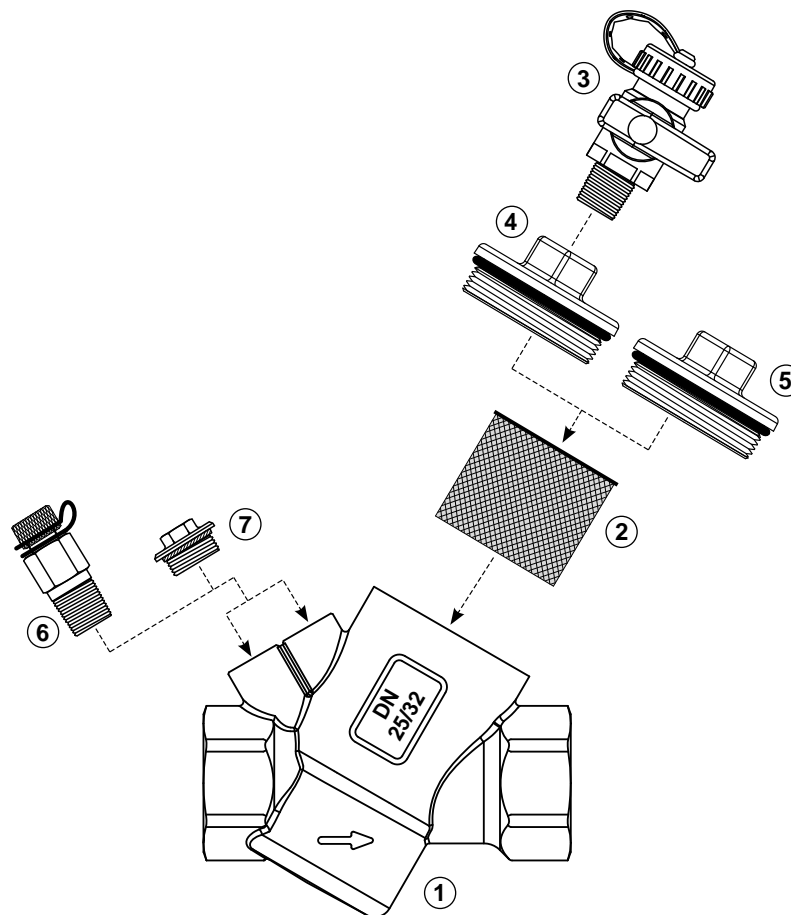

**FlowCon Strainer with A and AB**  
DN15/20/25 · 1/2", 3/4", 1"

No. Reference no. Description

**Valve body**

①	Axx.I	Valve body
①*	A25.I.K	Valve body (not shown)
②	ABxx.I	Valve body
②*	AB25.I.K	Valve body (not shown)

**FlowCon Strainer with ABS1**  
DN15/20/25 · 1/2", 3/4", 1"

No. Reference no. Description

**Valve body**

① ABS1 Valve body

**Strainer**

② ACC609002 Stainless steel strainer

**Accessories**

- ③ ACC913302 Blowdown valve
- ④ ACC0082 Blowdown cap
- ⑤ ACC0080 Blind cap
- ⑥ 1C000xx Male union end conn. 15-25mm (1/2"-1")
- ⑦ 1C000xx Female union end conn. 15-20mm (1/2"-3/4")
- ⑧ 1C000xx Sweat union end conn. 15-22mm
- ⑨ 2 x ACC00101 P/t plug
- ⑩ 2 x ACC1B03000 Plug
- ⑪ ACC0001 Adjustment key

**FlowCon Strainer with AB**  
**DN25/32 · 1", 1 1/4"**

No. Reference no. Description

**Valve body**

① ABxx.l Valve body

**Strainer**

② ACC609003 Stainless steel strainer

**Accessories**

③ ACC913302 Blowdown valve

④ ACC0083 Blowdown cap

⑤ ACC0081 Blind cap

⑥ 2 x ACC00101 P/t plug

⑦ 2 x ACC1B03000 Plug

**FlowCon Strainer with ABS2**  
DN25/32/40 · 1", 1 1/4", 1 1/2"

No. Reference no. Description

**Valve body**

① ABS2 Valve body