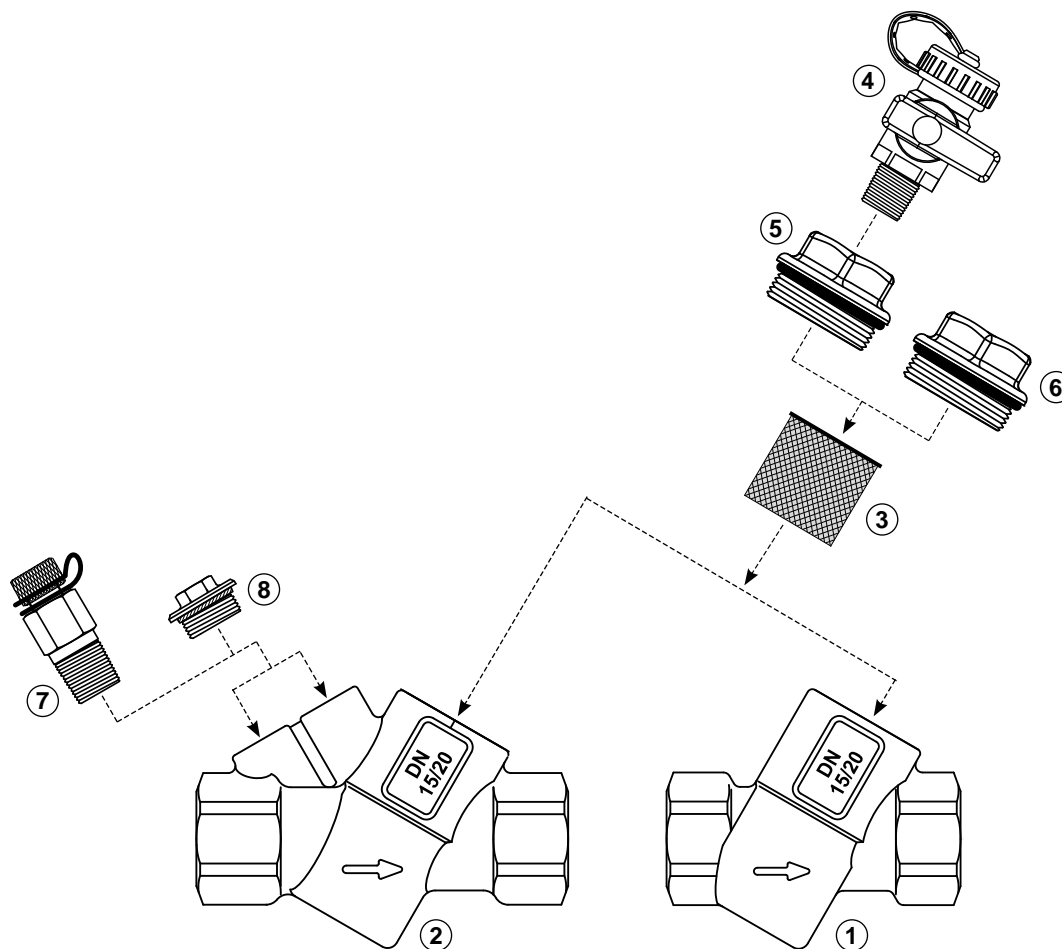

**FlowCon Strainer with A and AB**  
DN15/20/25 · 1/2", 3/4", 1"

No. Reference no. Description

**Valve body**

①	Axx.I	Valve body
①*	A25.I.K	Valve body (not shown)
②	ABxx.I	Valve body
②*	AB25.I.K	Valve body (not shown)

**FlowCon Strainer with ABS1**  
DN15/20/25 · 1/2", 3/4", 1"

No. Reference no. Description

**Valve body**

① ABS1 Valve body

**Strainer**

② ACC609002 Stainless steel strainer

**Accessories**

- ③ ACC913302 Blowdown valve
- ④ ACC0082 Blowdown cap
- ⑤ ACC0080 Blind cap
- ⑥ 1C000xx Male union end conn. 15-25mm (1/2"-1")
- ⑦ 1C000xx Female union end conn. 15-20mm (1/2"-3/4")
- ⑧ 1C000xx Sweat union end conn. 15-22mm
- ⑨ 2 x ACC00101 P/t plug
- ⑩ 2 x ACC1B03000 Plug
- ⑪ ACC0001 Adjustment key

**FlowCon Strainer with AB**  
**DN25/32 · 1", 1 1/4"**

No. Reference no. Description

**Valve body**

① ABxx.l Valve body

**Strainer**

② ACC609003 Stainless steel strainer

**Accessories**

③ ACC913302 Blowdown valve

④ ACC0083 Blowdown cap

⑤ ACC0081 Blind cap

⑥ 2 x ACC00101 P/t plug

⑦ 2 x ACC1B03000 Plug

**FlowCon Strainer with ABS2**  
DN25/32/40 · 1", 1 1/4", 1 1/2"

No. Reference no. Description

**Valve body**

① ABS2 Valve body