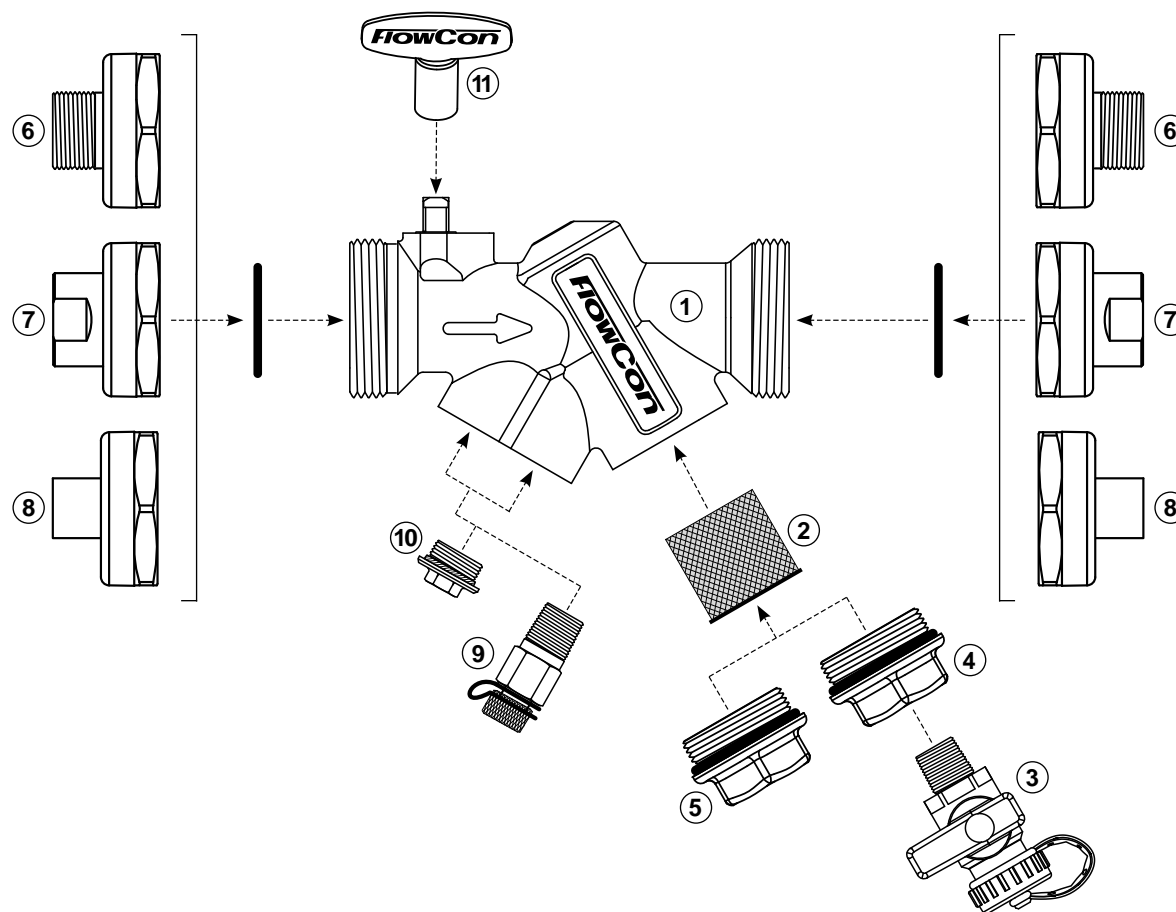

**FlowCon Strainer with A and AB**  
DN15/20/25 · 1/2", 3/4", 1"

No. Reference no. Description

**Valve body**

①	Axx.I	Valve body
①*	A25.I.K	Valve body (not shown)
②	ABxx.I	Valve body
②*	AB25.I.K	Valve body (not shown)

**FlowCon Strainer with ABS1**  
DN15/20/25 · 1/2", 3/4", 1"

No. Reference no. Description

**Valve body**

① ABS1 Valve body

**Strainer**

② ACC609002 Stainless steel strainer

**Accessories**

- ③ ACC913302 Blowdown valve
- ④ ACC0082 Blowdown cap
- ⑤ ACC0080 Blind cap
- ⑥ 1C000xx Male union end conn. 15-25mm (1/2"-1")
- ⑦ 1C000xx Female union end conn. 15-20mm (1/2"-3/4")
- ⑧ 1C000xx Sweat union end conn. 15-22mm
- ⑨ 2 x ACC00101 P/t plug
- ⑩ 2 x ACC1B03000 Plug
- ⑪ ACC0001 Adjustment key

**FlowCon Strainer with AB**  
**DN25/32 · 1", 1 1/4"**

No. Reference no. Description

**Valve body**

① ABxx.l Valve body

**Strainer**

② ACC609003 Stainless steel strainer

**Accessories**

③ ACC913302 Blowdown valve

④ ACC0083 Blowdown cap

⑤ ACC0081 Blind cap

⑥ 2 x ACC00101 P/t plug

⑦ 2 x ACC1B03000 Plug

**FlowCon Strainer with ABS2**  
DN25/32/40 · 1", 1 1/4", 1 1/2"

No. Reference no. Description

**Valve body**

① ABS2 Valve body