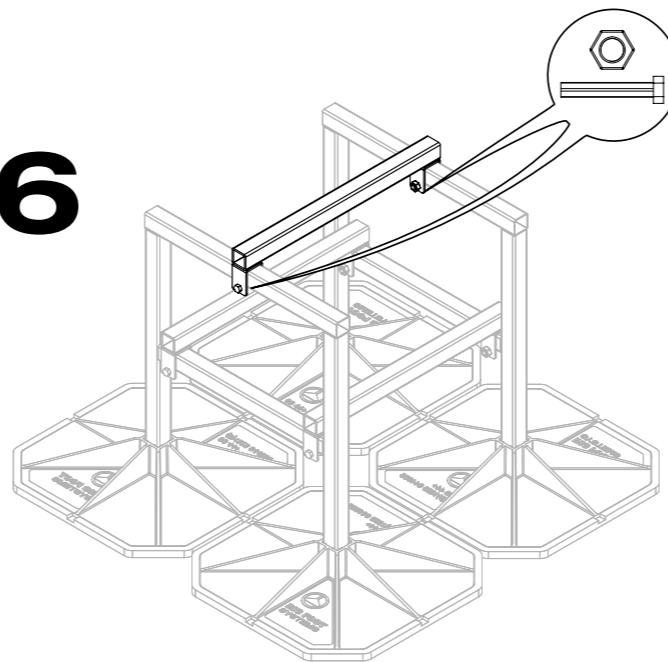

1

2

3

4

5

6

ASSEMBLY INSTRUCTIONS

Cube

AV MAT
x 4

FOOT
x 4

CUBE SIDE
x 2

CUBE CROSS BAR
x 3

BOLT
x 6

NUT
x 6

Contact
+44 (0)1323 844 355

Big Foot Systems Ltd
Apex Way Hailsham
East Sussex BN27 3WA
United Kingdom