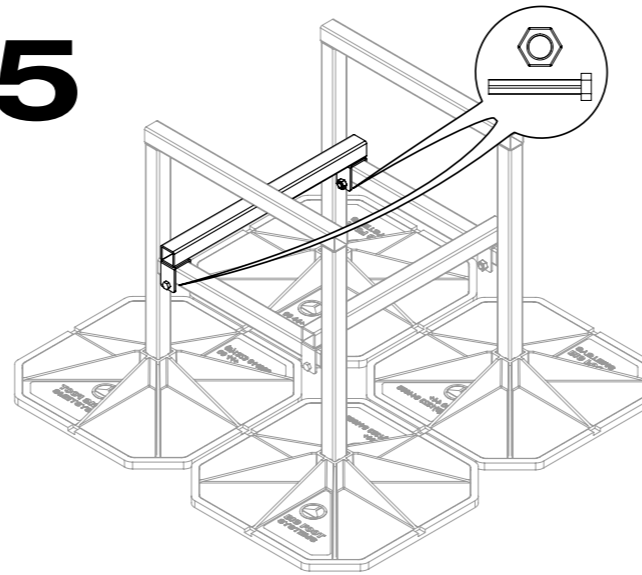

1

2

3

4

5

6

ASSEMBLY INSTRUCTIONS

Cube

AV MAT
x 4

FOOT
x 4

CUBE SIDE
x 2

CUBE CROSS BAR
x 3

BOLT
x 6

NUT
x 6

Contact
+44 (0)1323 844 355

Big Foot Systems Ltd
Apex Way Hailsham
East Sussex BN27 3WA
United Kingdom