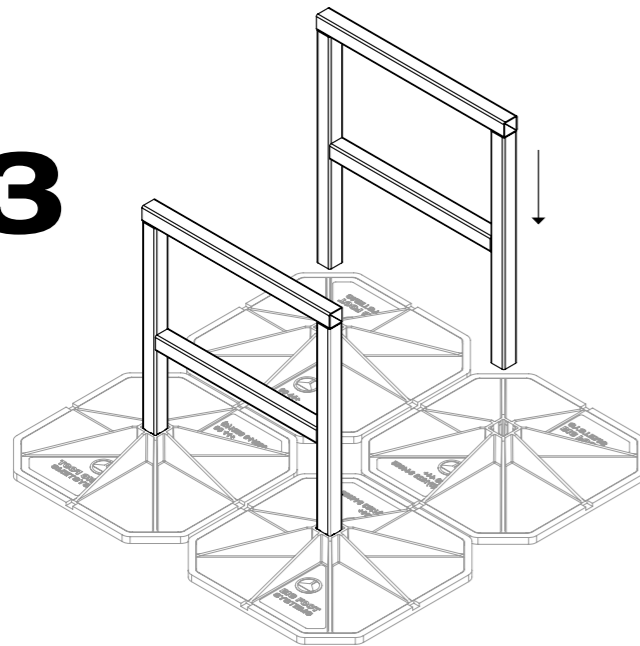

1

2

3

4

5

6

ASSEMBLY INSTRUCTIONS

Cube

AV MAT
x 4

FOOT
x 4

CUBE SIDE
x 2

CUBE CROSS BAR
x 3

BOLT
x 6

NUT
x 6

Contact
+44 (0)1323 844 355

Big Foot Systems Ltd
Apex Way Hailsham
East Sussex BN27 3WA
United Kingdom