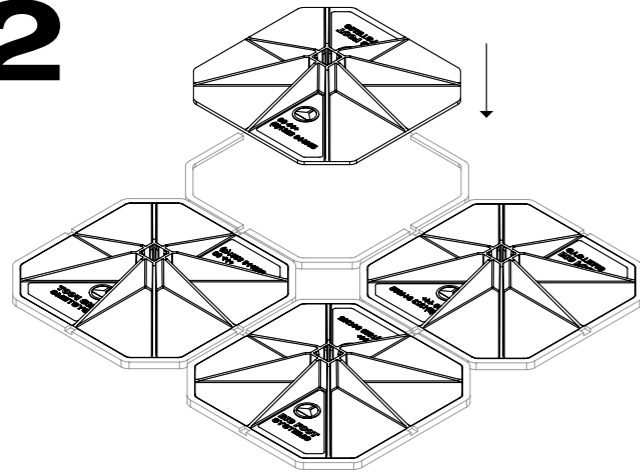

1

2

3

4

5

6

ASSEMBLY INSTRUCTIONS

Cube

AV MAT
x 4

FOOT
x 4

CUBE SIDE
x 2

CUBE CROSS BAR
x 3

BOLT
x 6

NUT
x 6

Contact
+44 (0)1323 844 355

Big Foot Systems Ltd
Apex Way Hailsham
East Sussex BN27 3WA
United Kingdom