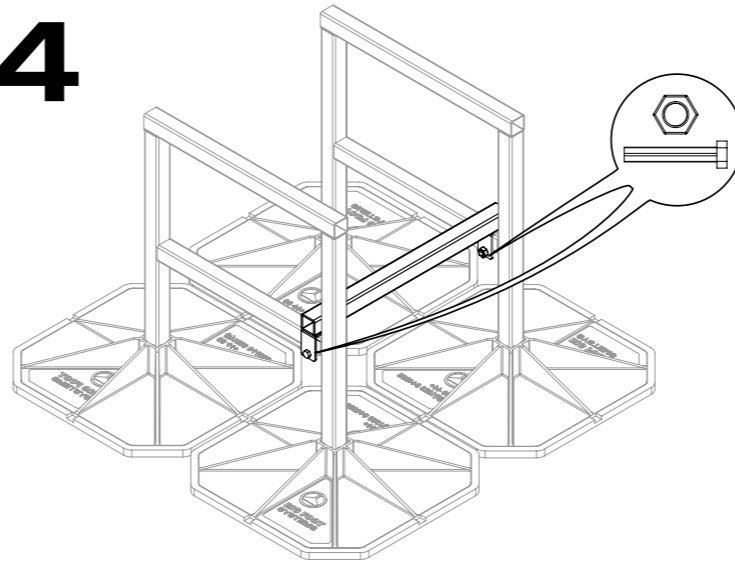

1

2

3

4

5

6

ASSEMBLY INSTRUCTIONS

Cube

AV MAT
x 4

FOOT
x 4

CUBE SIDE
x 2

CUBE CROSS BAR
x 3

BOLT
x 6

NUT
x 6

Contact
+44 (0)1323 844 355

Big Foot Systems Ltd
Apex Way Hailsham
East Sussex BN27 3WA
United Kingdom