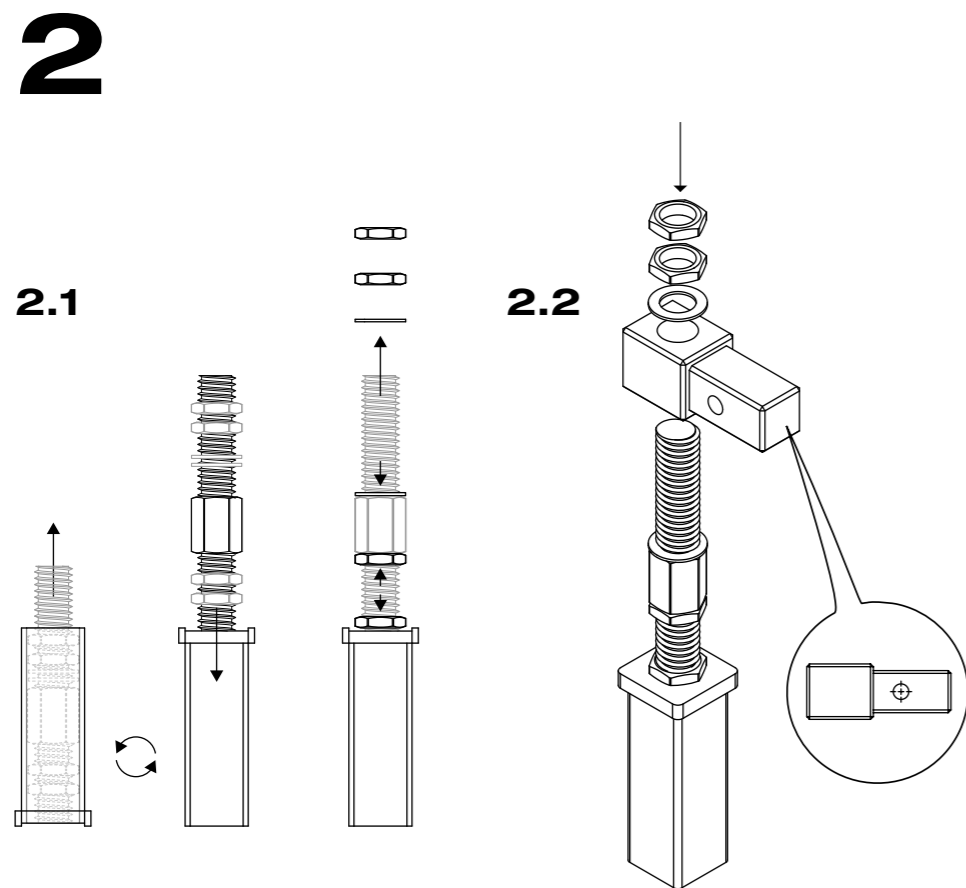

Big Foot Adjustable HD Beam

-  **x 2**
-  **x 2**
-  **x 2**
-  **x 2**
-  **x 1**
-  **x 2**
-  **x 2**
-  **x 2**

Contact
+44 (0)1323 848 842

Big Foot Systems Ltd
Apex Way Hailsham
East Sussex BN27 3WA
United Kingdom