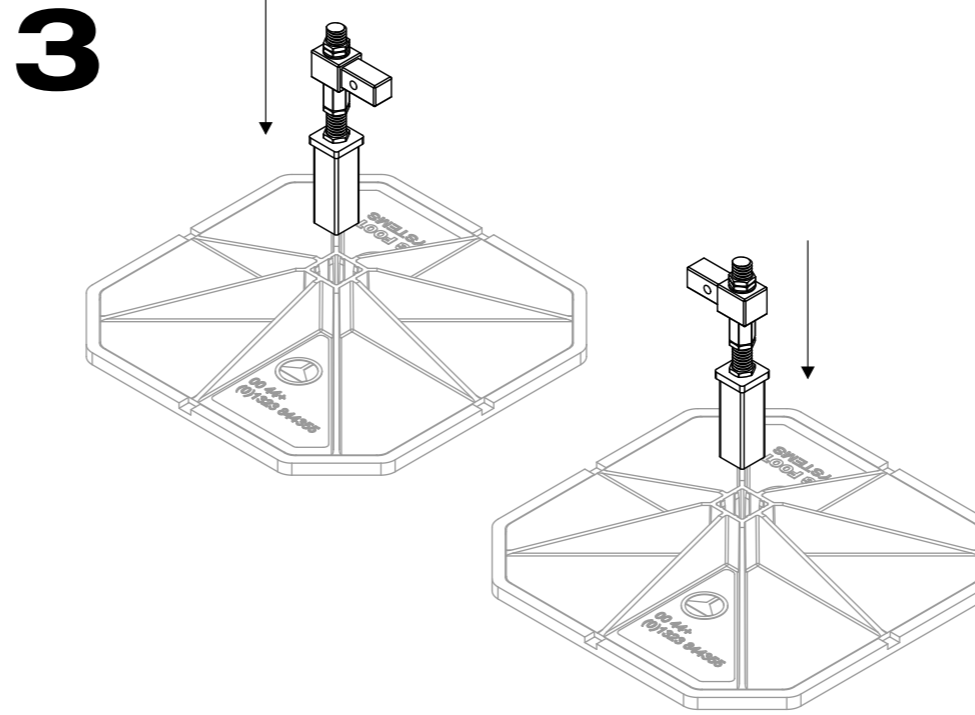

Big Foot Adjustable HD Beam

-  **x 2**
-  **x 2**
-  **x 2**
-  **x 2**
-  **x 1**
-  **x 2**
-  **x 2**
-  **x 2**

Contact
+44 (0)1323 848 842

Big Foot Systems Ltd
Apex Way Hailsham
East Sussex BN27 3WA
United Kingdom