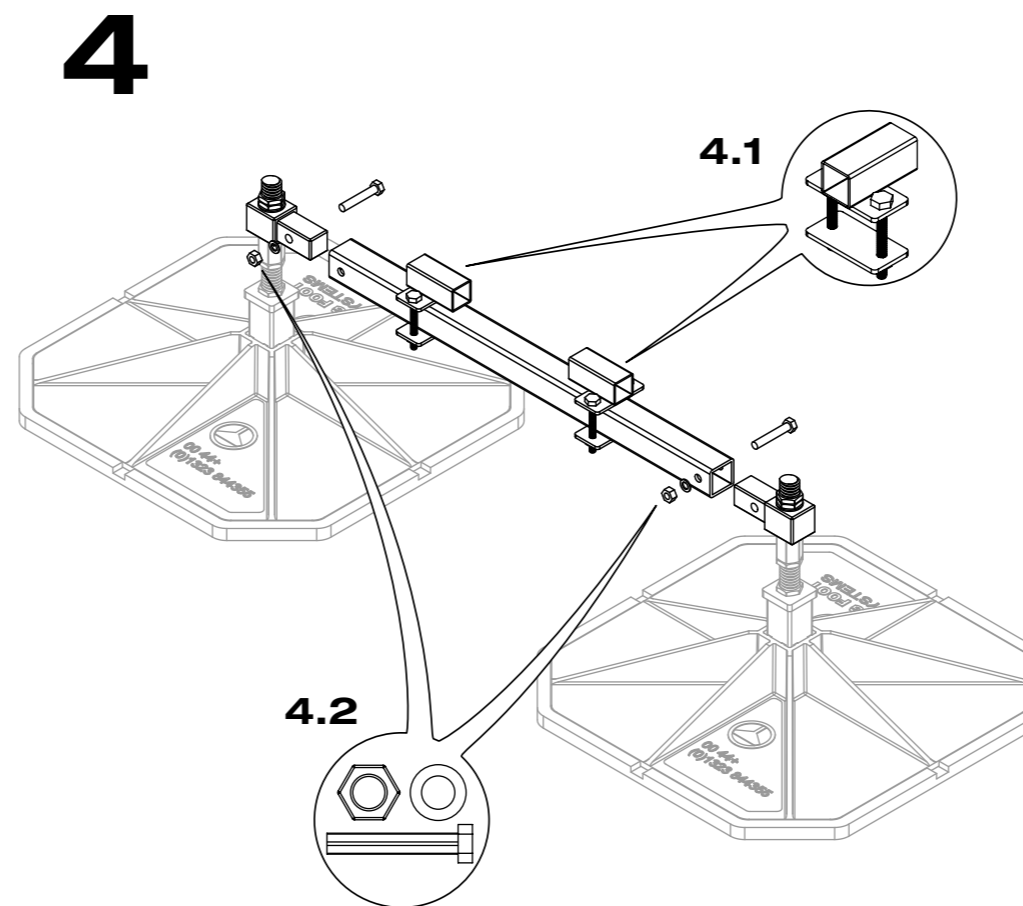

Big Foot Adjustable HD Beam

-  **x 2**
-  **x 2**
-  **x 2**
-  **x 2**
-  **x 1**
-  **x 2**
-  **x 2**
-  **x 2**

Contact
+44 (0)1323 848 842

Big Foot Systems Ltd
Apex Way Hailsham
East Sussex BN27 3WA
United Kingdom