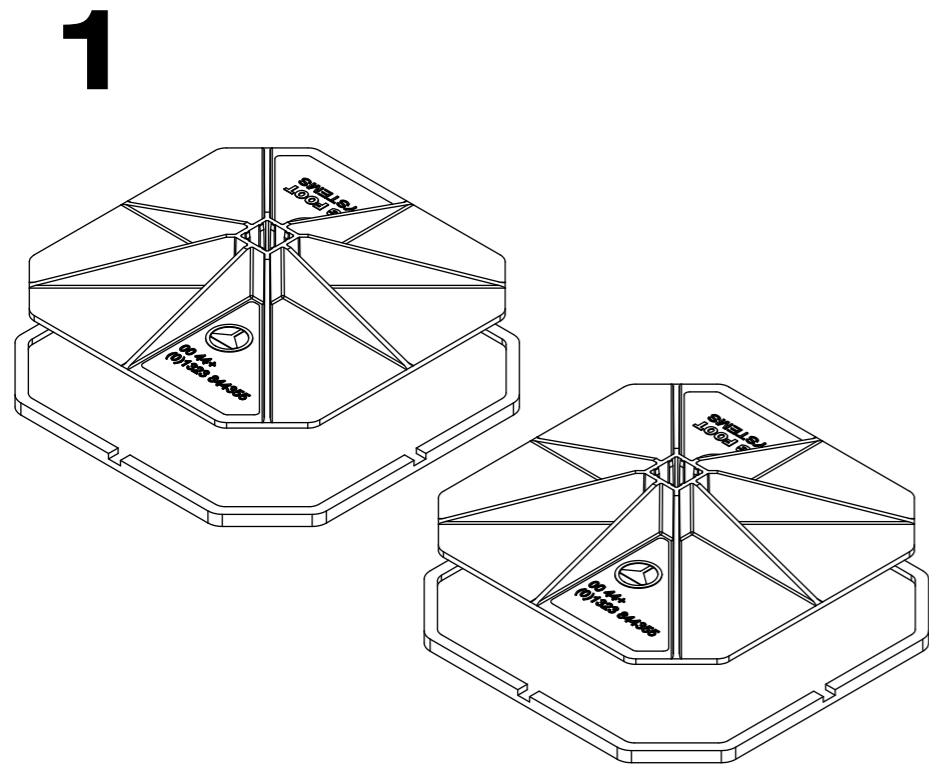

Big Foot Adjustable HD Beam

-  **x 2**
-  **x 2**
-  **x 2**
-  **x 2**
-  **x 1**
-  **x 2**
-  **x 2**
-  **x 2**

Contact
+44 (0)1323 848 842

Big Foot Systems Ltd
Apex Way Hailsham
East Sussex BN27 3WA
United Kingdom